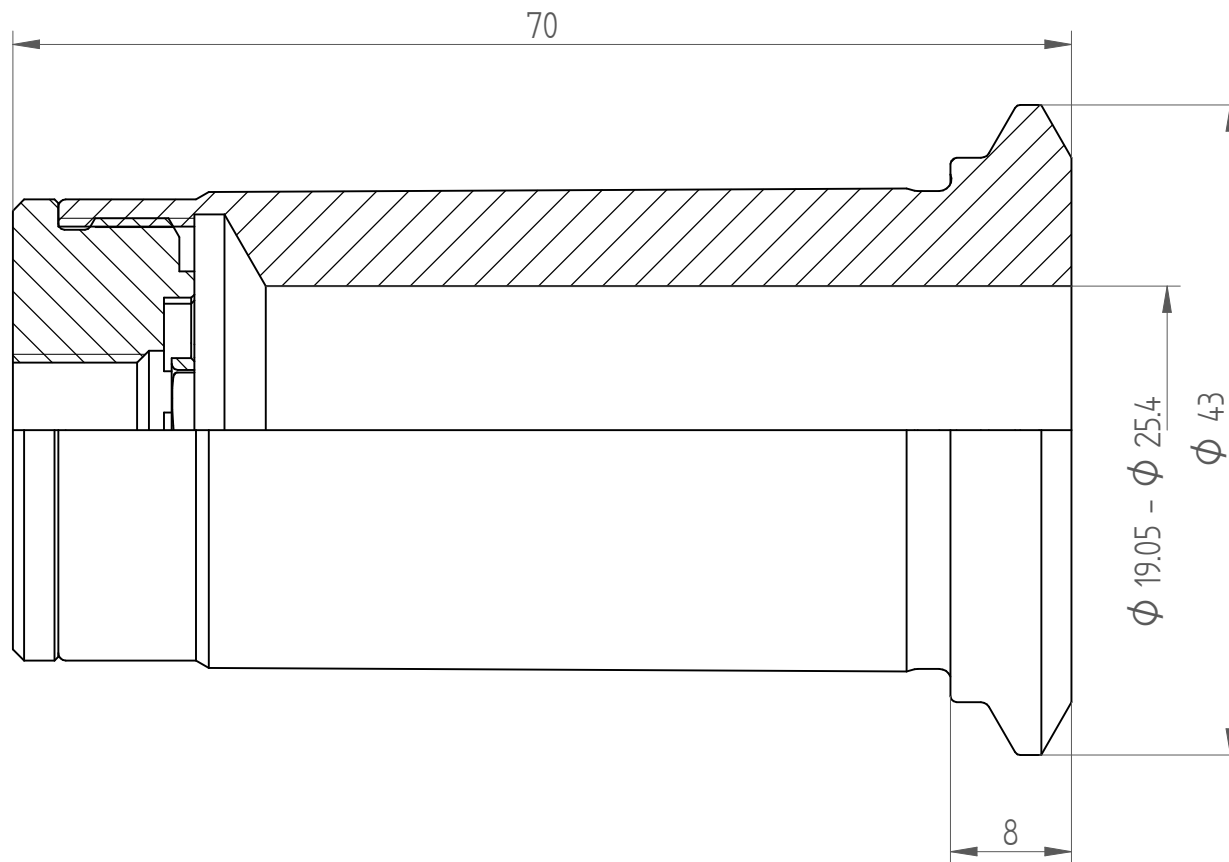

Swiss
Precision
Tools

REGO-FIX®

REGO-FIX AG
Obermattweg 60
4456 Tenniken / Switzerland

Phone +41 61 976 14 66
Fax +41 61 976 14 14
www.rego-fix.com

This is a non-controlled copy. All information given herein is subject to change without notice

The information given herein has been carefully checked and is believed to be correct. REGO-FIX, however, assumes no responsibility or liability for any errors, inaccuracies or omissions that may appear in this drawing

This document is subject to copyright laws. No part of this document may be reproduced or transmitted in any form or any means, electronic or mechanic, for any purpose, without the express written permission of REGO-FIX

Type : PG32_CF_D19.05-D25.4
Part No. : 1732xxxxx
Date : 08.04.2014
Scale : 2:1